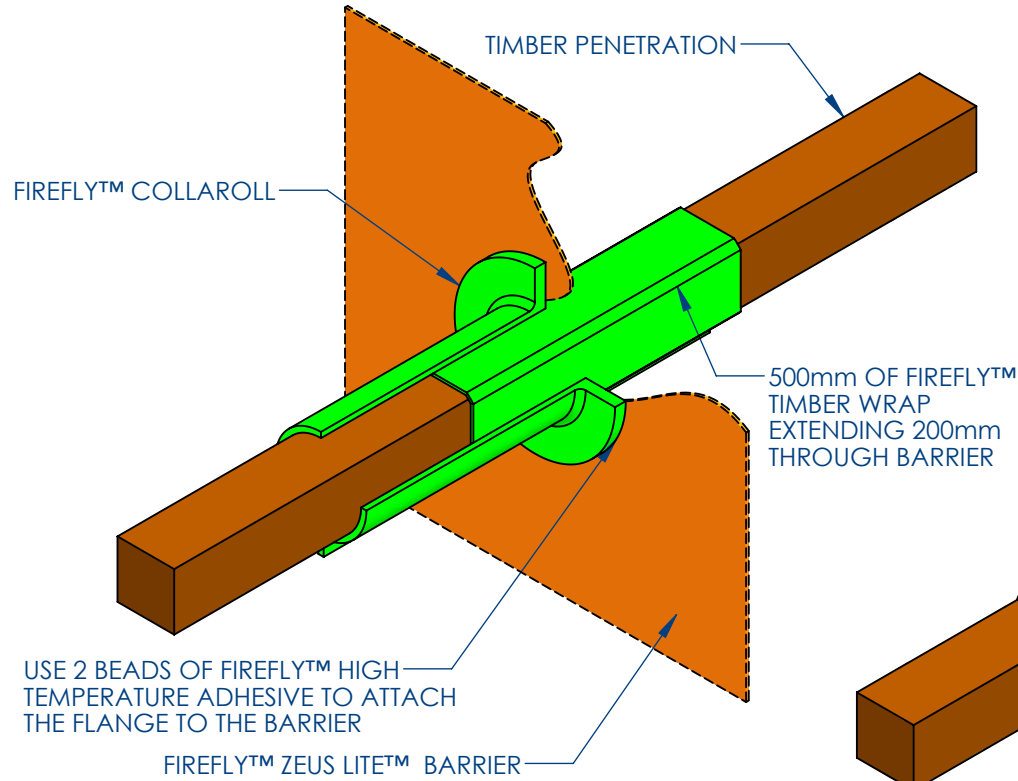

**Firefly™**

DO NOT SCALE. IF IN DOUBT ASK!

FIREFLY™ COLLAROLL TO BE STAPLED USING 12mm STAPLES AT 80mm CENTRES.

CUT-OUT SECTIONS IN DIAGRAMS SHOWING VARIOUS METHODS OF TREATING TIMBER PENETRATIONS

ALL RIGHTS RESERVED. NO PART OF THIS DRAWING MAY BE USED, REPRODUCED, ALTERED, STORED IN A RETRIEVAL SYSTEM OR TRANSMITTED IN ANY FORM OR BY ANY MEANS WITHOUT THE PRIOR WRITTEN PERMISSION OF TBA PROTECTIVE TECHNOLOGIES LTD. WHILST EVERY EFFORT HAS BEEN MADE TO COMPLY WITH THE CURRENT STATUTORY REGULATIONS, IT IS THE USER'S RESPONSIBILITY TO ENSURE THAT THE FINAL DETAILING AND INSTALLATION MEETS THE REQUIREMENTS OF RELEVANT REGULATORY AUTHORITY (OFTEN BUILDING CONTROL). PLEASE CHECK [www.tbafirefly.com](http://www.tbafirefly.com) TO ENSURE THAT YOU ARE USING THE CORRECT AND CURRENT VERSION. COPYRIGHT 2019

Drawn By: RJ

Approved By: MPR

Scale: NTS

Date: 19/01/20

Title: FIREFLY™ ZEUS LITE™  
TIMBER PENETRATIONS

Drawing No.

Z/005

Rev: