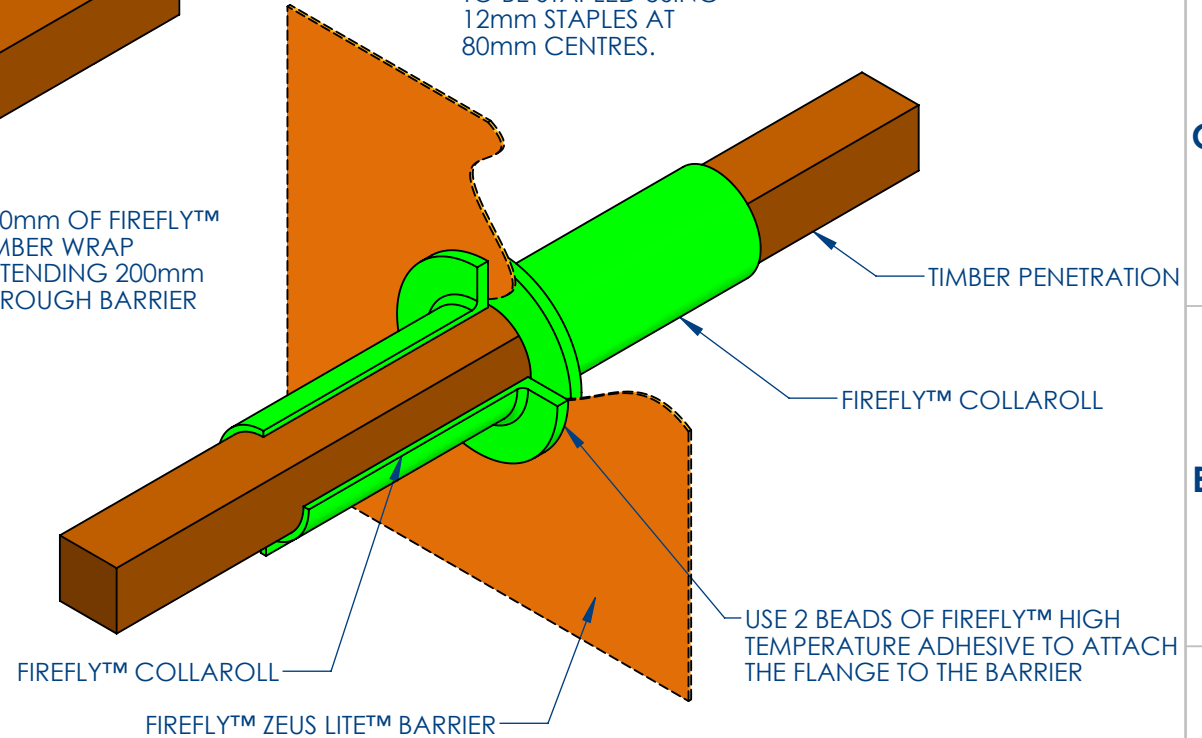

**Firefly™**

DO NOT SCALE. IF IN DOUBT ASK!

FIREFLY™ COLLAROLL TO BE STAPLED USING 12mm STAPLES AT 80mm CENTRES.

CUT-OUT SECTIONS IN DIAGRAMS SHOWING VARIOUS METHODS OF TREATING TIMBER PENETRATIONS

ALL RIGHTS RESERVED. NO PART OF THIS DRAWING MAY BE USED, REPRODUCED, ALTERED, STORED IN A RETRIEVAL SYSTEM OR TRANSMITTED IN ANY FORM OR BY ANY MEANS WITHOUT THE PRIOR WRITTEN PERMISSION OF TBA PROTECTIVE TECHNOLOGIES LTD. WHILST EVERY EFFORT HAS BEEN MADE TO COMPLY WITH THE CURRENT STATUTORY REGULATIONS, IT IS THE USER'S RESPONSIBILITY TO ENSURE THAT THE FINAL DETAILING AND INSTALLATION MEETS THE REQUIREMENTS OF RELEVANT REGULATORY AUTHORITY (OFTEN BUILDING CONTROL). PLEASE CHECK [www.tbafirefly.com](http://www.tbafirefly.com) TO ENSURE THAT YOU ARE USING THE CORRECT AND CURRENT VERSION. COPYRIGHT 2019

Drawn By: RJ

Approved By: MPR

Scale: NTS

Date: 19/01/20

Title: FIREFLY™ ZEUS LITE™  
TIMBER PENETRATIONS

Drawing No.

Z/005

Rev: