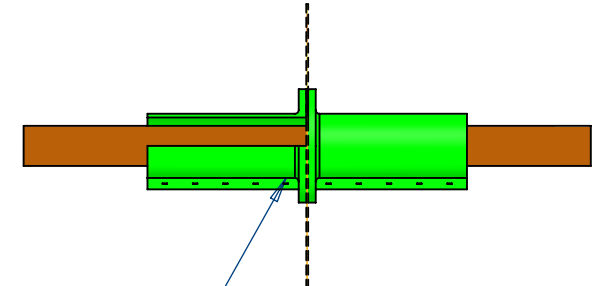

**Firefly™**

DO NOT SCALE. IF IN DOUBT ASK!

FIREFLY™ COLLAROLL TO BE STAPLED USING 12mm STAPLES AT 80mm CENTRES.

CUT-OUT SECTIONS IN DIAGRAMS SHOWING VARIOUS METHODS OF TREATING TIMBER PENETRATIONS

ALL RIGHTS RESERVED. NO PART OF THIS DRAWING MAY BE USED, REPRODUCED, ALTERED, STORED IN A RETRIEVAL SYSTEM OR TRANSMITTED IN ANY FORM OR BY ANY MEANS WITHOUT THE PRIOR WRITTEN PERMISSION OF TBA PROTECTIVE TECHNOLOGIES LTD. WHILST EVERY EFFORT HAS BEEN MADE TO COMPLY WITH THE CURRENT STATUTORY REGULATIONS, IT IS THE USER'S RESPONSIBILITY TO ENSURE THAT THE FINAL DETAILING AND INSTALLATION MEETS THE REQUIREMENTS OF RELEVANT REGULATORY AUTHORITY (OFTEN BUILDING CONTROL). PLEASE CHECK [www.tbafirefly.com](http://www.tbafirefly.com) TO ENSURE THAT YOU ARE USING THE CORRECT AND CURRENT VERSION. COPYRIGHT 2019

Drawn By: RJ

Approved By: MPR

Scale: NTS

Date: 19/01/20

Title: FIREFLY™ ZEUS LITE™  
TIMBER PENETRATIONS

Drawing No.

Z/005

Rev: